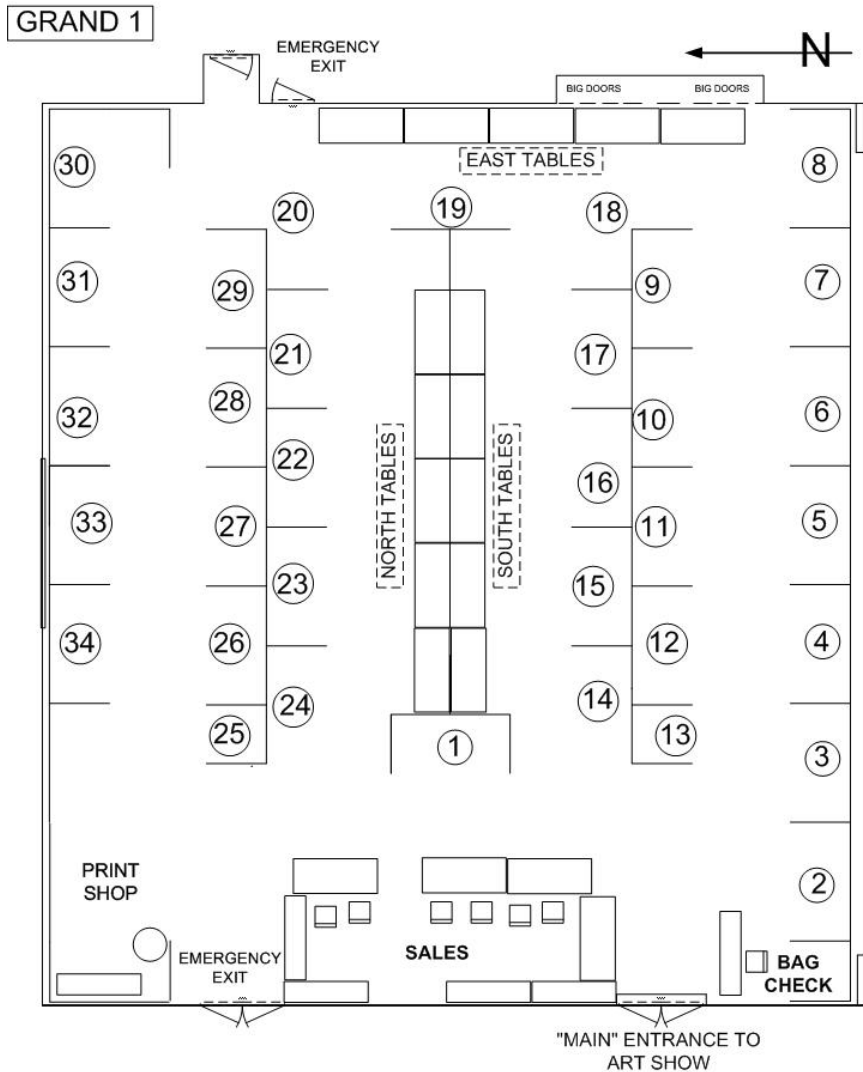

Norwescon 36 Art Show

- 1 Lee Moyer
- 2 Carol Phillips
- 2 NW College of Art & Design
- 3 Rose Fisher
- 3 Margaret Organ-Kean
- 3 Tammy Tripp
- 4 Jeff Sturgeon
- 5 Jennifer Cox

- 5 Robin Kaplan
- 5 Sara Twitty
- 6 Sarah Clemens
- 7 Lesle Newcomer
- 7 Michael Brugger
- 8 Anita Taylor
- 8 Evening Angel
- 8 Laurie Noel

- East tables Aimee Stewart
- East tables Anita Taylor
- East tables Butch Honeck
- East tables Crystal Taggart
- East tables Gempunk Jewelry
- East tables Lynne Taylor Fhanestalk
- East tables Michael Duquette
- East tables K. Amarak Waters
- East tables My Treehouse Studio
- North tables Christopher Doll
- North tables DragonPAWs
- North tables Patricia Hedegaard
- North tables Peri Charlifu
- North tables Ruth Peterson
- North tables Squirrel
- North tables T. Diaz
- North tables T.M. Originals
- North tables Walter Lounsbury
- South tables David Lee Pancake
- South tables Diana Daniels
- South tables Jo Brown
- South tables JT
- South tables Katherine Howes
- South tables Matthew Hinshaw
- South tables Sandra Ackley
- South tables Shaughnessy
- South tables Krab Jab Studio